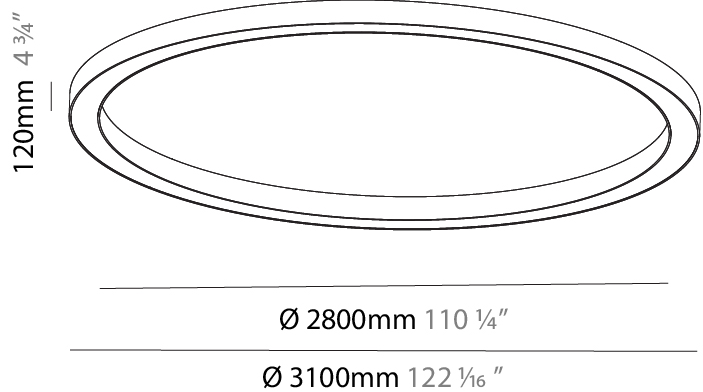

1. To build a product code in our configurator select the specify button on the base model # product page
2. To build a manual product code on this datasheet choose from the options listed below in blue font and add the suffix to the base model #

GENERAL

Series: Glorious
Subseries: Glorious
Brand: Prolicht
Division: Architectural
Mounting Type: Surface
Mounting Location: Ceiling
Subcategory: Ambient

PHYSICAL

Shape: Round
Diameter (mm): 3100
Diameter (in): 122 1/16
Height (mm): 120
Height (in): 4 3/4
Light Distribution: Direct
Weight (kg): 38.3
Weight (lbs): 84.26
Diffuser: PMMA - Opal
Fixture Finish: SSR / BKV / CWI / CRY / HAB / LAG / UFT / ITA / RUA / RUR / MIC / FTG / MYG / TWT / LOD / PUS / FRO / FUP / KIA / POP / BLS / SPG / MEY / GOH / GUM / CHC / COM / ABZ / JAG / OBR / MOS / ROR
Fixture Material: Aluminum

ELECTRICAL

Lamp Type: LED (Zhaga Standard)
Input Wattage (W): 160
Total Output Wattage (W): 128 / 102.4 (3500K)
Dimming: Non-Dimming / Phase Dimming (120Vac only) / 0-10V Dimming
Driver Included: Yes
Driver Location: Integrated
Driver Type: Constant Current - 120 / 277Vac
Driver Class: Class 2
Input Voltage (V): 120 - 277
Constant Current (MA): 350 / 800 (3500K)

LED

Color Temperature (°K): 3000 / 3500 / 4000
Max. Delivered Lumen (lm): 14770 / 15288 / 15600
CRI: >80 CRI
Efficiency (%): 65
Lamp Life (hrs): 50000

OPTICAL

RATINGS AND CERTIFICATIONS

Certified By: Certified for North American Standards
IP rating: IP20